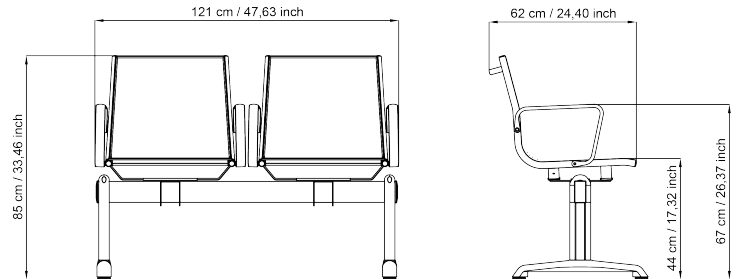

LIGHT

Design Luxy R&D

article: TRAVE 1400B 2P

code: 4PA1403

23 no 1 27 0,19 65x91x68

Warranty: 5 years

DESCRIPTION

Bench in mesh, 2-seater, with chromed aluminum armrests, chromed structure.

BACK: in self-supporting fireproof mesh.

SEAT: in self-supporting fireproof mesh.

STRUCTURE: high-strength steel frame, round Ø 25 mm by 1.5 mm thick chromed, white or black finishing.

ARMRESTS: in die-cast aluminum with chromed, white or black finishing.