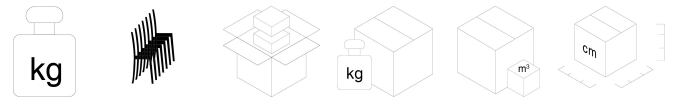

LIGHT

Design Luxy R&D

article: TRAVE 1400B 2P

code: 4PA1403

23 no 1 27 0,19 65x91x68

Warranty: 5 years

DESCRIPTION

Bench in mesh, 2-seater, with chromed aluminum armrests, chromed structure.